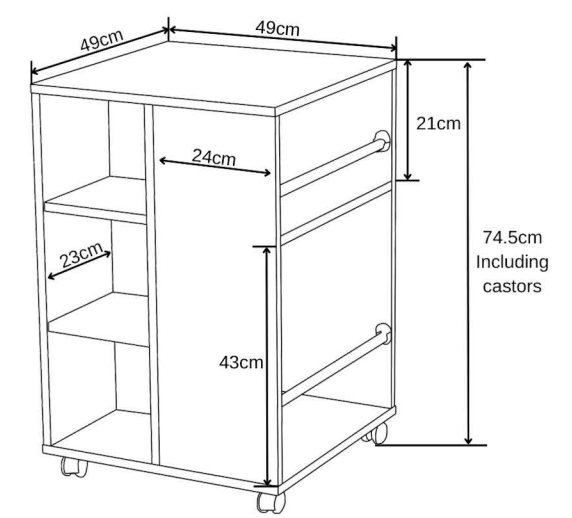

New!

CRAFT CUBE

A place for everything and everything in its place

Horn's Craft Cube organiser is a versatile, 4-sided storage cabinet, designed to keep your sewing and crafting space clean and tidy.

Features includes 18 thread spindles, 42 removable thread and bobbin holders, rods to hang ribbon (with extra storage behind them), heavy-duty castors for easy mobility, and adjustable shelves to store fabric, books and other sewing notions.

The perfect craft organiser to complement to your sewing cabinet or quilting studio.

Side 1 is dedicated to 42 removable thread and bobbin holders

Side 2 includes 3 adjustable shelves

Extra storage behind the rods

Side 4 holds 18 thread spindles and 2 additional shelves

Side 3 features 2 rods for hanging and storing ribbon, yard, or embroidery interfacing

Self assembly required

Available in:  White