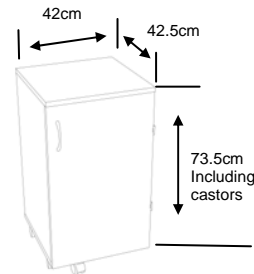

Rolla Storage

- A great storage idea from Horn

The Rolla- storage is compact and neat new idea from Horn

- ▶ Compact and easily mobile on 5 large lockable castors.
- ▶ 270° door hinges which allow the door to fold conveniently out of the way when its open.
- ▶ Robust removable storage trays, ideal to be taken to where you need to work.
- ▶ Available in 2 popular finishes; Fresh Beech & Warm Teak.
- ▶ Solid, sturdy & quality construction.
- ▶ Made to match in with, more specifically, the Gemini, Cub Plus and the Hilo but will compliment any existing Horn cabinet.
- ▶ Made to match the height of a Horn cabinet when its open, so creating a valuable increased level work surface.

Colour Chart

Teak, Beech, White

The Rolla- storage will sit happily either side of your existing Horn sewing cabinet or have 2..... one for both sides of your cabinet.
You've plenty of storage now!

CLOSED - WIDE 42cm (16½")
DEEP 42.5cm (16¾") HIGH 73.5cm (29")

The Rolla Storage model 906